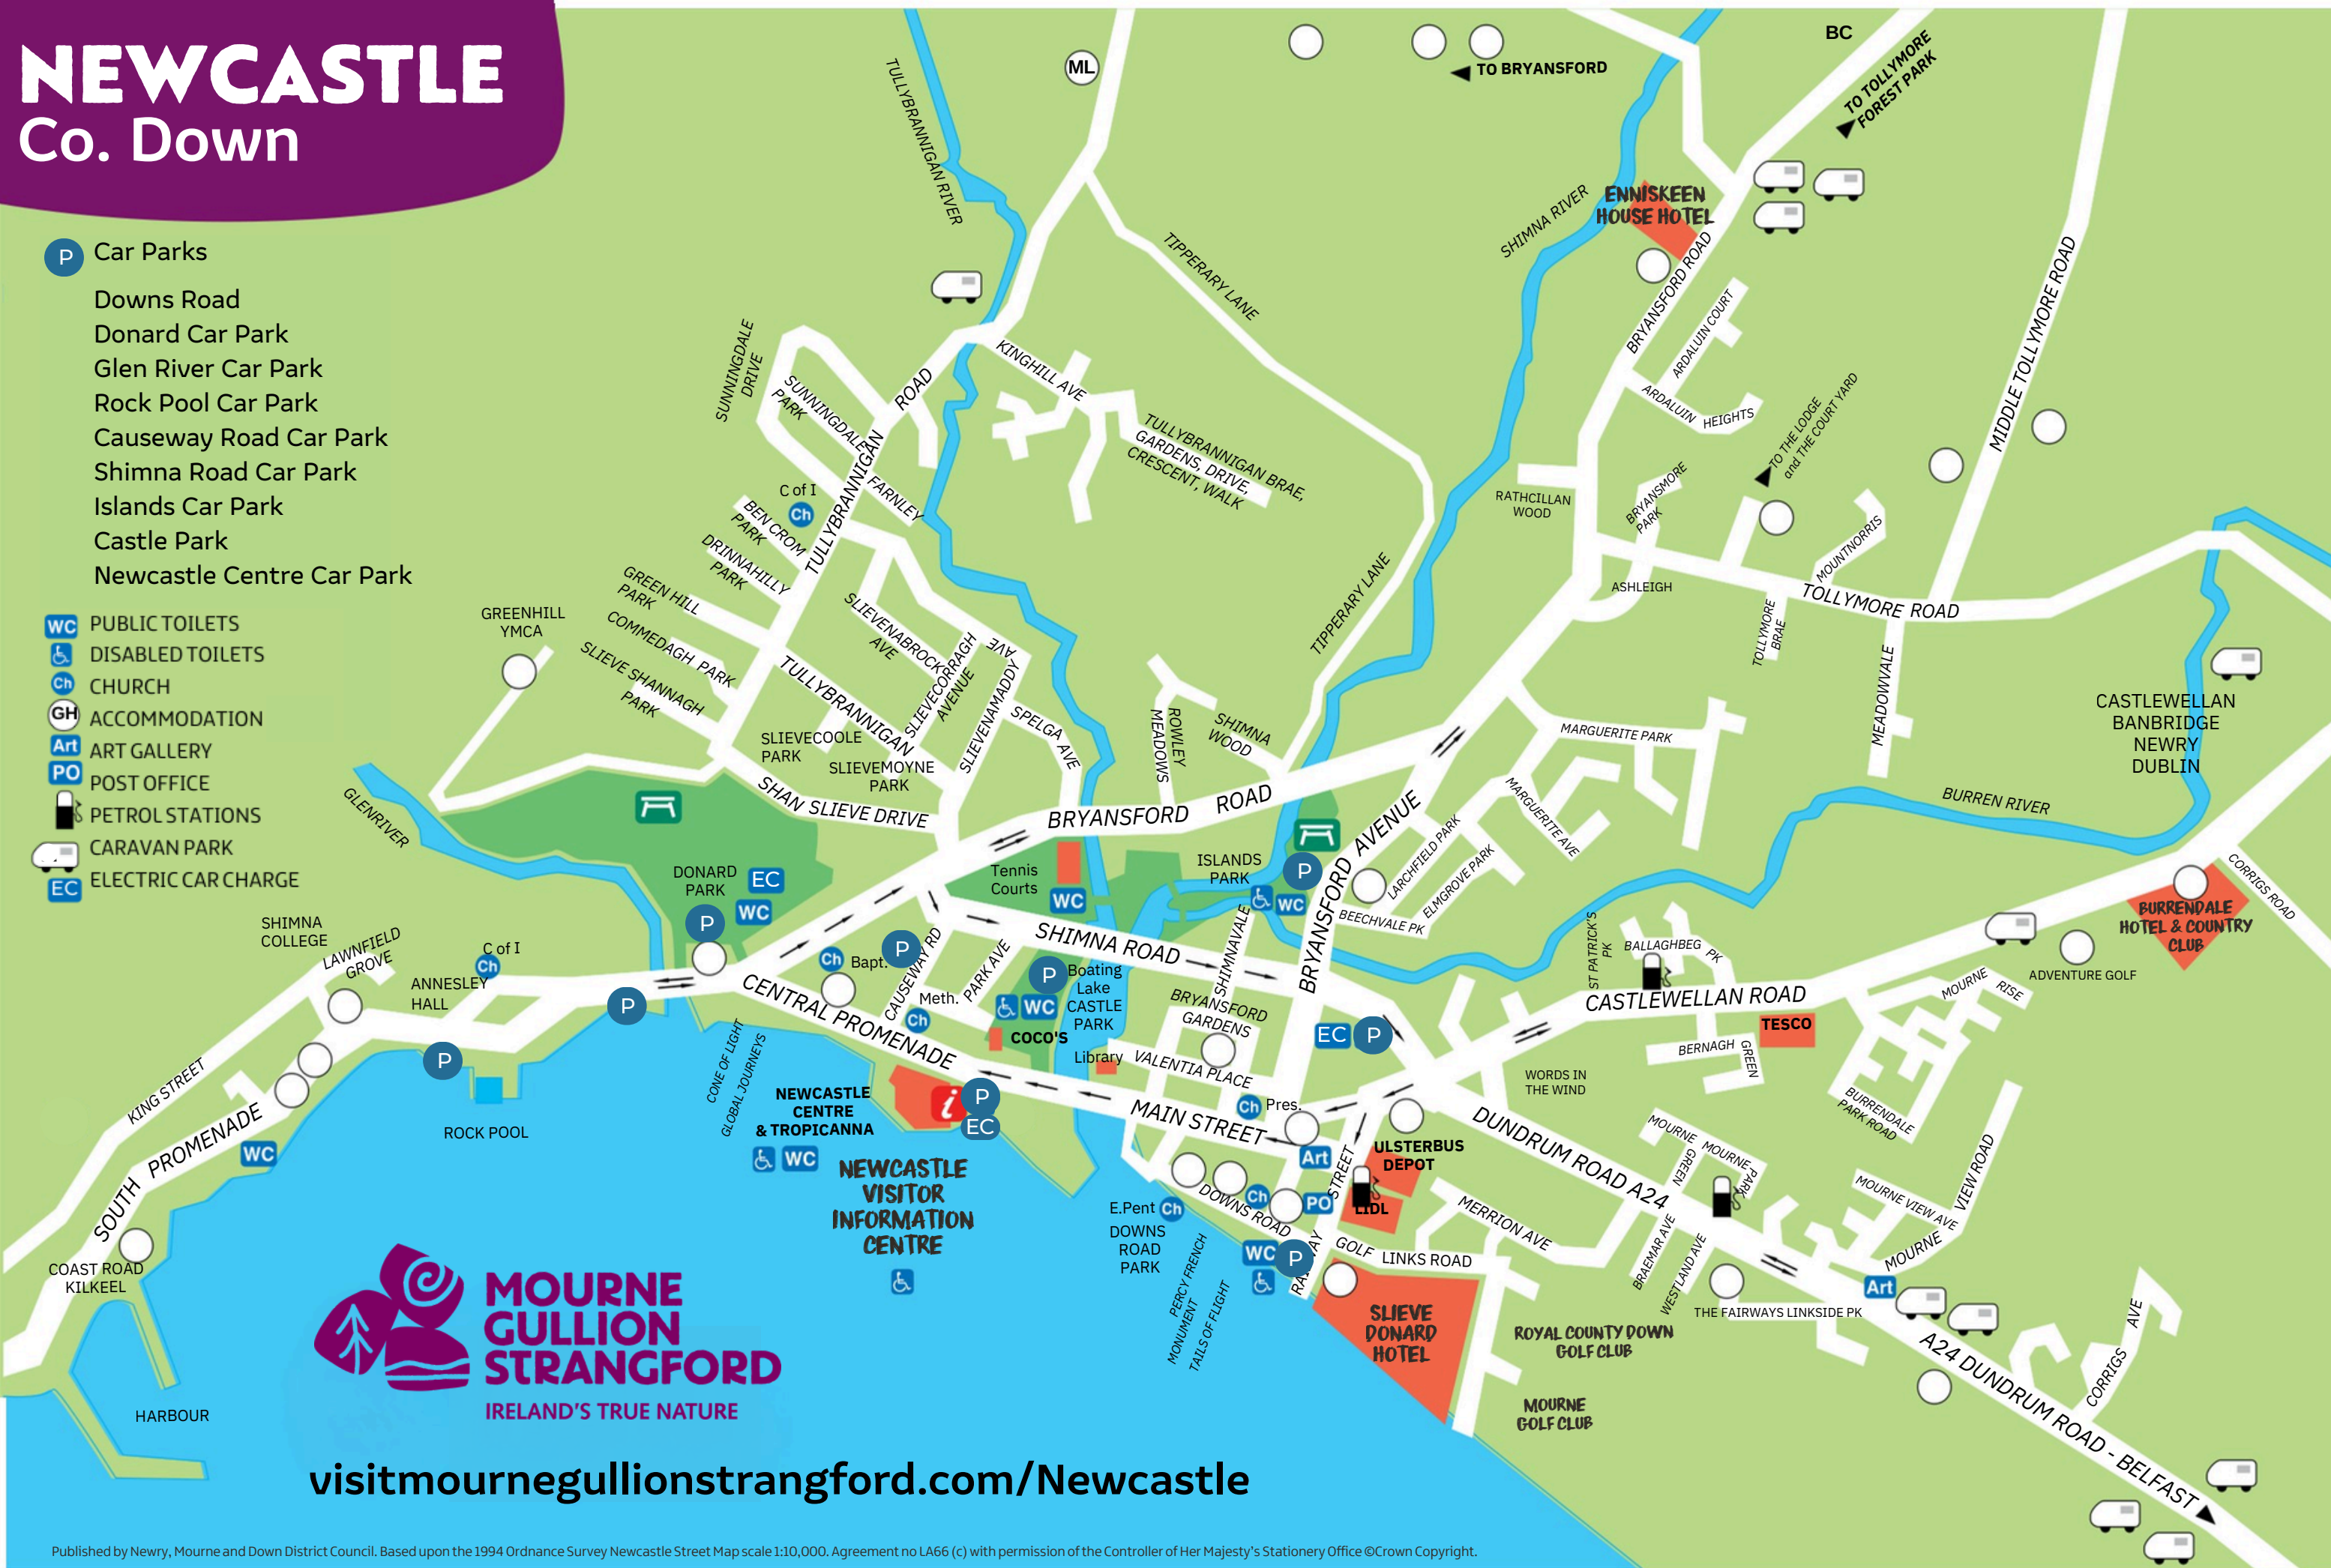

NEWCASTLE Co. Down

- P** Car Parks
 - Downs Road
 - Donard Car Park
 - Glen River Car Park
 - Rock Pool Car Park
 - Causeway Road Car Park
 - Shimna Road Car Park
 - Islands Car Park
 - Castle Park
 - Newcastle Centre Car Park

- WC** PUBLIC TOILETS
- ♿** DISABLED TOILETS
- Ch** CHURCH
- GH** ACCOMMODATION
- Art** ART GALLERY
- PO** POST OFFICE
- 🛢️** PETROL STATIONS
- 🚐** CARAVAN PARK
- EC** ELECTRIC CAR CHARGE

visitmournegullionstrangford.com/Newcastle